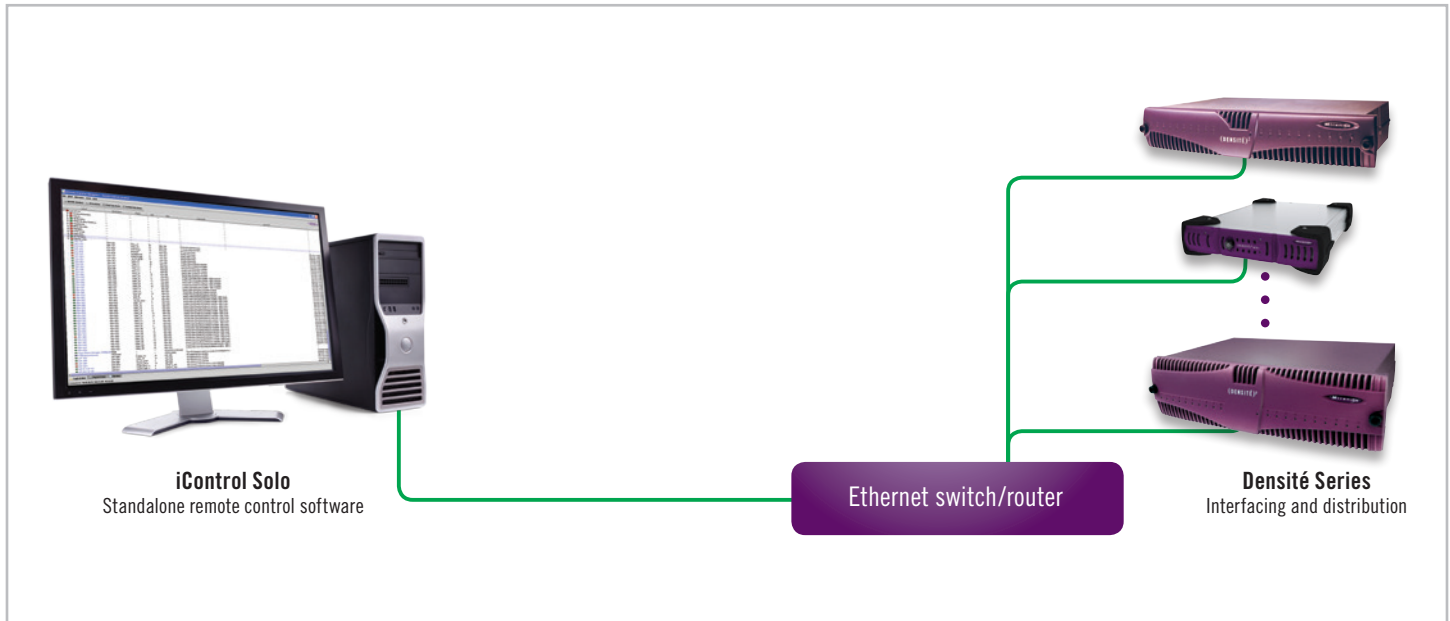

It provides the ability to group, label, manage, configure and control upwards up 100 Densité Series modules, using a simple and convenient user interface with tree-based hierarchical representations of the miscellaneous elements. Operators and engineers gain quick access to devices and parameters for easy control of the most advanced functions.

iControl Solo Standalone PC-based Control

KEY FEATURES

Standalone software

- PC-based control GUI
- Fast and easy control
- Can configure and control up to 100 Densité modules, and does not require an iControl Application Server
- Ability to upgrade Densité card's firmware and software

Recommended PC requirement

- Intel Core i3 or better, 2 GB of RAM, 100 MB of free hard drive space
- Windows 7
- Ethernet NIC
- 1920x1080 display resolution or better

ORDERING

iControl Solo can be downloaded for free in the Resources section at www.grassvalley.com. New users will need to register first. It includes: iControl Navigator and drivers for Grass Valley Densité modular products. It provides the ability to interface to up to 100 devices.